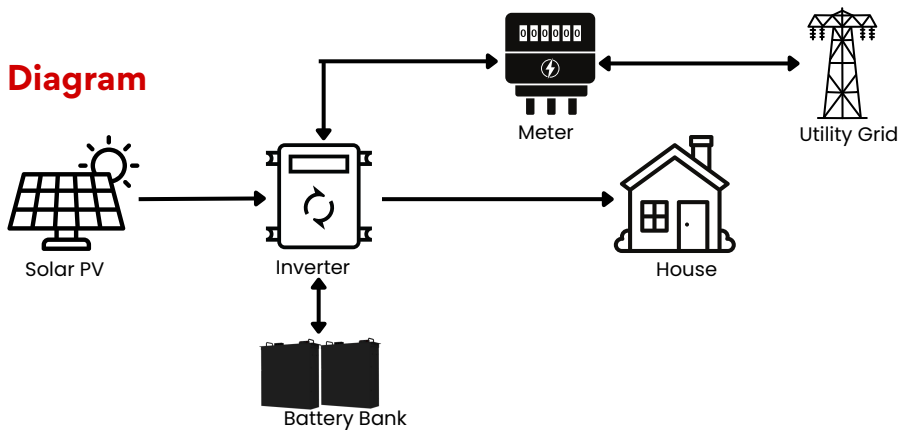

System Diagram

Contact us

(0044) 19089 20612

www.reenergypower.com

support@reenergypower.com

500 Avebury Boulevard, Milton Keynes, Buckinghamshire, MK9 2BE, United Kingdom

iPower 10.24

REENERGY POWER LIMITED is registered company in England and Wales under number 10115425